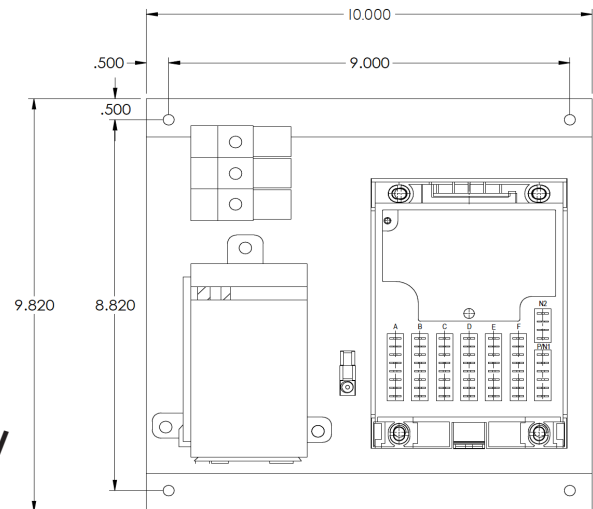

MOUNTING DIMENSIONS

WHICH CLIMATE GUARD IS RIGHT FOR YOUR FLEET?

Make	Model	Model Year	High Temperature Set Point	Part Number
Ford	F-150	2017, 2018	(88°F/93°F) or (90°F/95°F)	7740-00024
Ford	Transit Connect Van	2016, 2017, 2018	(88°F/93°F) or (90°F/95°F)	7740-00025
Ford	Explorer Interceptor	2015, 2016, 2017, 2018	(88°F/93°F) or (90°F/95°F)	7740-00027
Chevy	1500 and Tahoe	2018, 2019	(88°F/93°F) or (90°F/95°F)	7740-00031
Dodge	Ram 1500 Gas and Caravan Gas	2018, 2019	(88°F/93°F) or (90°F/95°F)	7740-00036